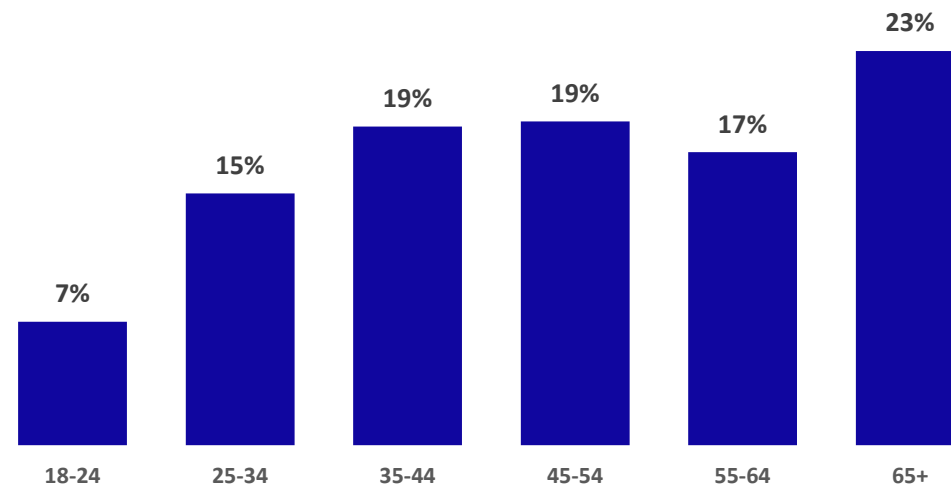

Weekly P18+ In-Car Listeners
462,500

P18+ Social Media Users
388,558

P18+ Smart Speaker Listeners
167,218

Median Age
46

AGE

27%

One or more children in HH

66%

Homeowners

55%

Married

Employed Full-Time

49%

White Collar

47%

Blue Collar