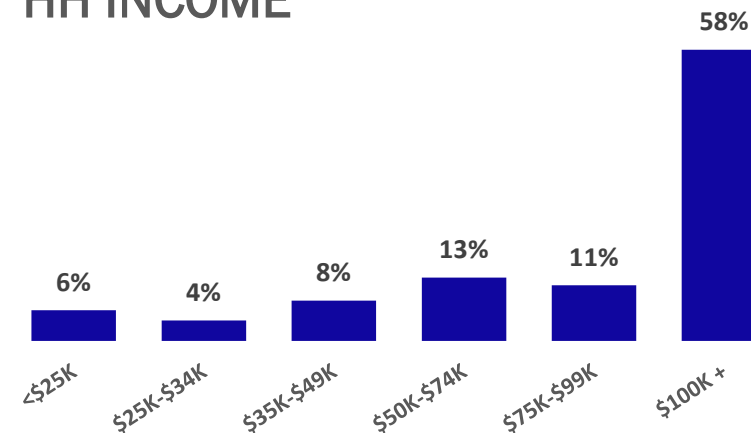

Weekly P18+ In-Car Listeners
462,500

P18+ Social Media Users
388,558

P18+ Smart Speaker Listeners
167,218

Median Age
46

AGE

27%

One or more children in HH

66%

Homeowners

55%

Married

Employed Full-Time

49%

White Collar

47%

Blue Collar

18%

HH INCOME

WARM 106.9 PERSONALITIES

Barry McKay

Mornings

5a - 9a

SHELLIE HART

Middays