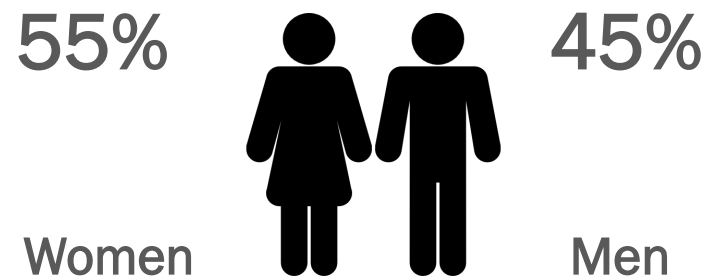

turn up the feel good

warm
106.9

STATION SNAPSHOT

Today's Hits & Yesterday's Favorites

21+ years as Seattle's #1 Christmas Station

Home of the Shellie Hart Show

Marconi Award Winner: AC Station of the Year

Weekly P18+ Listeners
491,400

Weekly P18+ In-Car Listeners
462,500

P18+ Social Media Users
388,558

P18+ Smart Speaker Listeners
167,218

Median Age
46

AGE

27%

One or more children in HH

66%