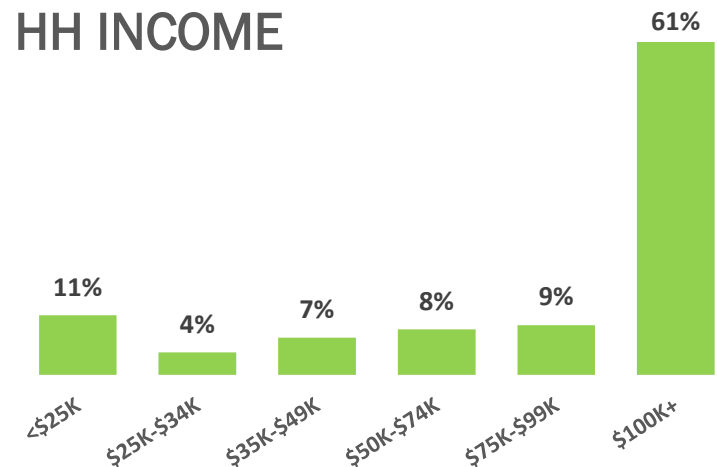

Median Age

41

AGE

38.4%

One or more children in HH

55.9%

Homeowners

55%

Married

Employed Full-Time

59%

White Collar

58.5%

Blue Collar

16.8%

HH INCOME