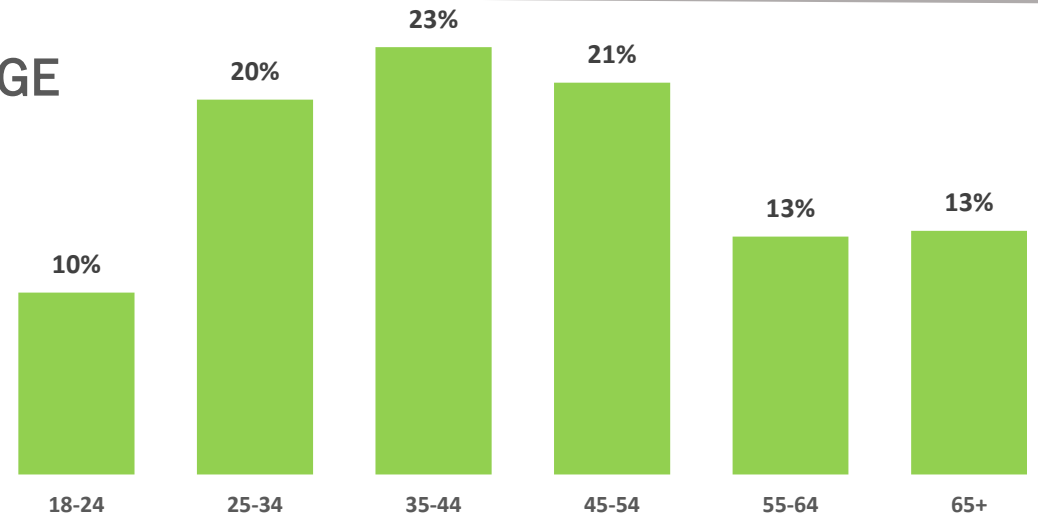

Weekly P18+ Listeners
373,000

Weekly P18+ In-Car Listeners
340,000

P18+ Social Media Users
314,518

P18+ Smart Speaker Listeners
142,315

52.2%

47.8%

Women

Men

Median Age

41

AGE

38.4%

One or more children in HH

55.9%

Homeowners

55%