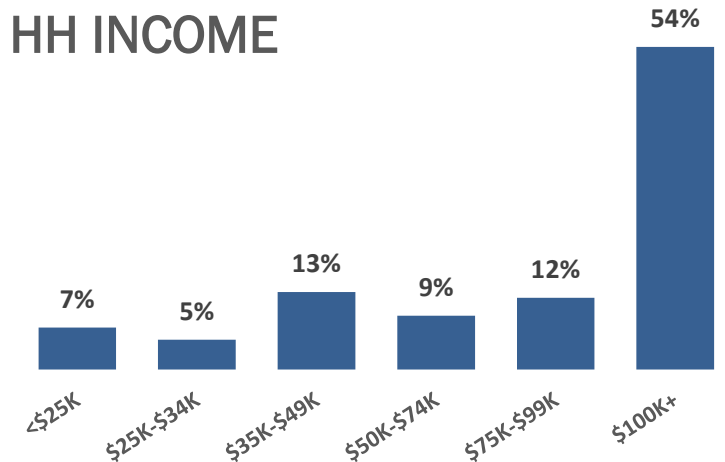

AGE

28%

One or more children in HH

61%

Home Owners

52%

Married

Employed Full-Time 55%

White Collar 50%

Blue-Collar 17%

HH INCOME

98.9 Personalities

Fitz 6A-10A

Chelsea 10A-3P

T.J. 3P-7P

B-Dub 7P-12A