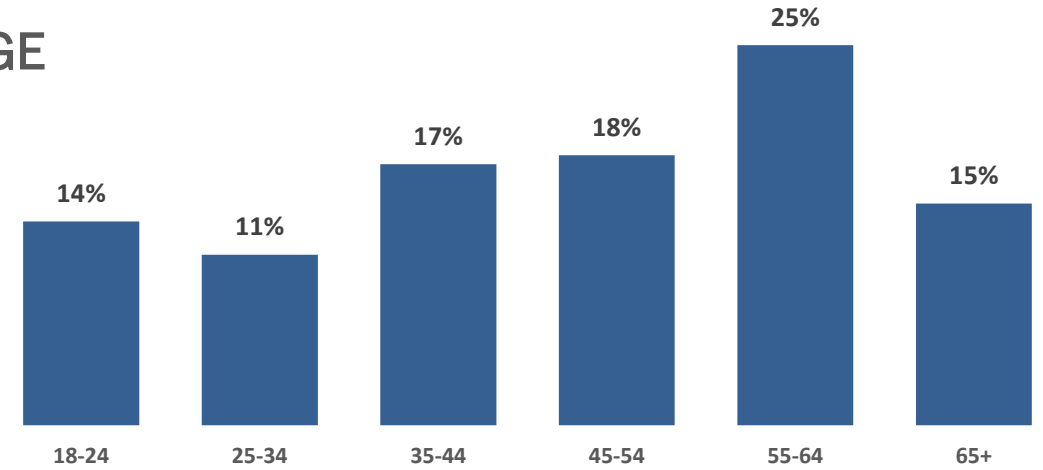

P18+ Smart Speaker Listeners

41,391

52%

48%

Women

Men

Median Age

46

AGE

28%

One or more children in HH

61%

Home Owners

52%

Married

Employed Full-Time 55%