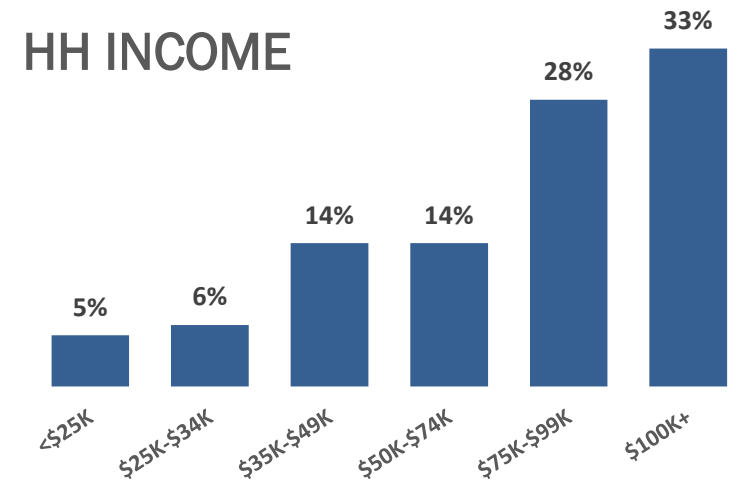

Programmed in Seattle by Scott Mahalick

Weekly P18+ Listeners

227,200

Weekly P18+ In-Car Listeners

204,900

P18+ Social Media Users

191,187

P18+ Smart Speaker Listeners

100,084

Median Age

41

98.9 Personalities

Fitz

Chelsea

B-Dub

Jesse