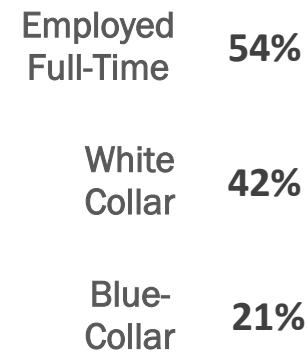

Programmed in Seattle by Scott Mahalick

Weekly P18+ Listeners

227,200

Weekly P18+ In-Car Listeners

204,900

P18+ Social Media Users

191,187

P18+ Smart Speaker Listeners

100,084

Median Age

41

98.9 Personalities

Fitz

Chelsea

B-Dub

Jesse