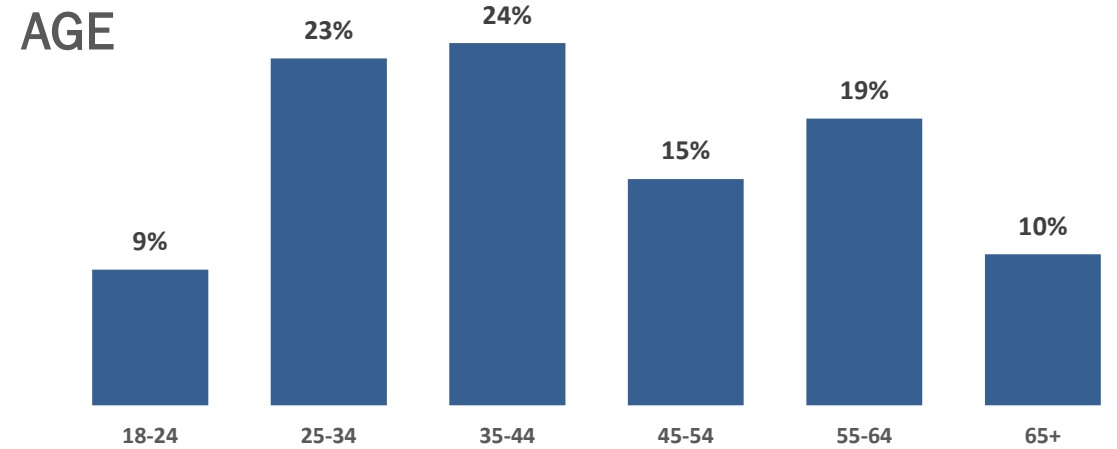

Programmed in Seattle by Scott Mahalick

Weekly P18+ Listeners

227,200

Weekly P18+ In-Car Listeners

204,900

P18+ Social Media Users

191,187

P18+ Smart Speaker Listeners

100,084

Median Age

41

98.9 Personalities

Fitz

Chelsea

B-Dub

Jesse