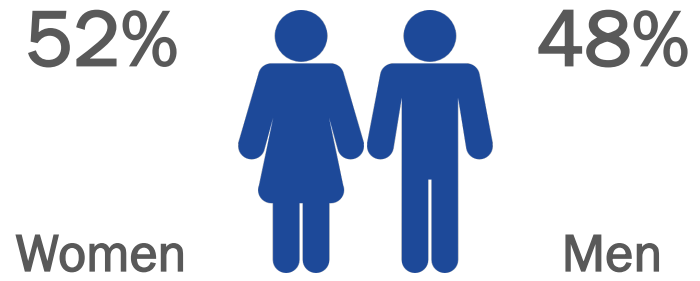

Programmed in Seattle by Scott Mahalick

Weekly P18+ Listeners

227,200

Weekly P18+ In-Car Listeners

204,900

P18+ Social Media Users

191,187

P18+ Smart Speaker Listeners

100,084

Median Age

41

98.9 Personalities

Fitz

Chelsea

B-Dub

Jesse