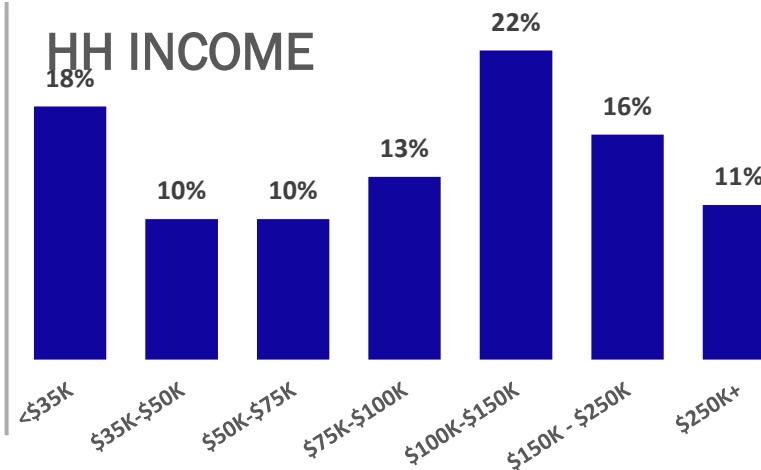

45

AGE

34%

One or more children in HH

67%

Home Owners

53%

Married

Employed Full-Time

51%

White Collar

49%

Blue Collar

15%

HH INCOME

WARM 106.9 PERSONALITIES