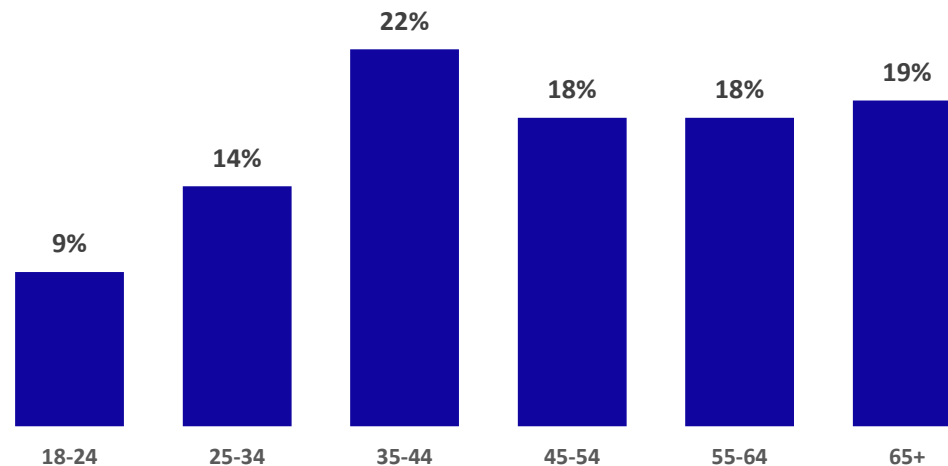

Weekly P18+ In-Car Listeners
373,600

P18+ Social Media Users
334,588

P18+ Smart Speaker Listeners
128,062

56%

44%

Women

Men

Median Age

45

AGE

34%

One or more children in HH

67%

Home Owners

53%

Married