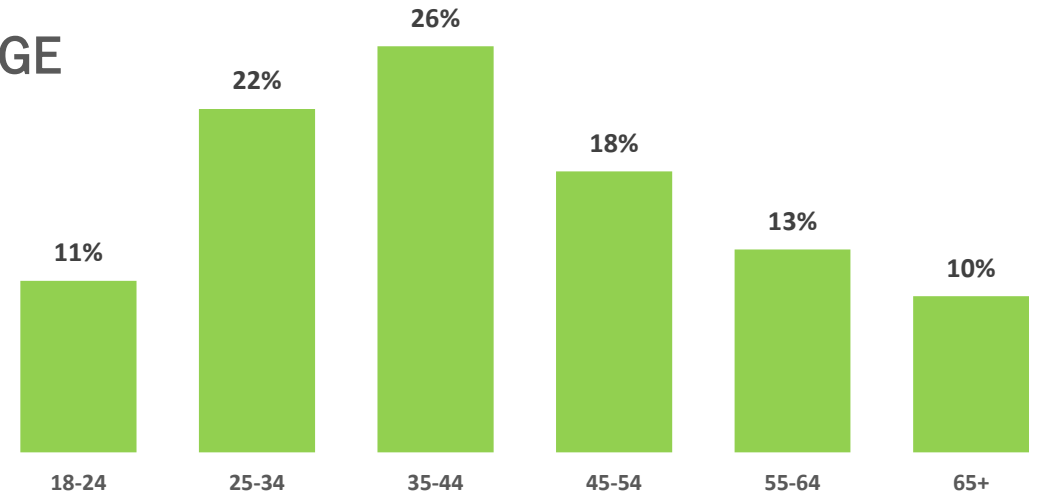

MOVIN[®] 92.5

SEATTLE'S #1 HIT MUSIC STATION

STATION SNAPSHOT

Seattle's #1 Hit Music Station

Home of Brooke & Jeffrey in The Morning

Top Rated station in EVERY demo for the past decade

Only station to effectively reach 3 generations of youth, parents & grandparents

Weekly P18+ Listeners
388,100

Weekly P18+ In-Car Listeners
340,200

P18+ Social Media Users
317,160

P18+ Smart Speaker Listeners
138,816

53%

47%

Women

Men

Median Age

39

AGE

38%

One or more children in HH

60%

Home Owners

53%