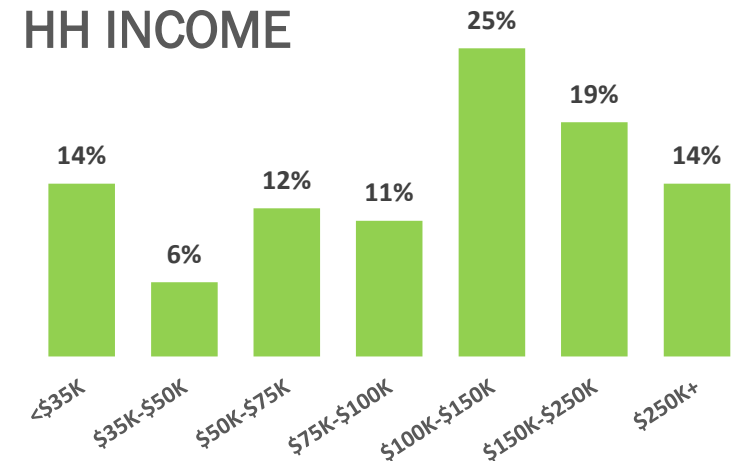

Median Age

39

AGE

38%

One or more children in HH

60%

Home Owners

53%

Married

Employed Full-Time

67%

White Collar

42%

Blue Collar

16%

HH INCOME