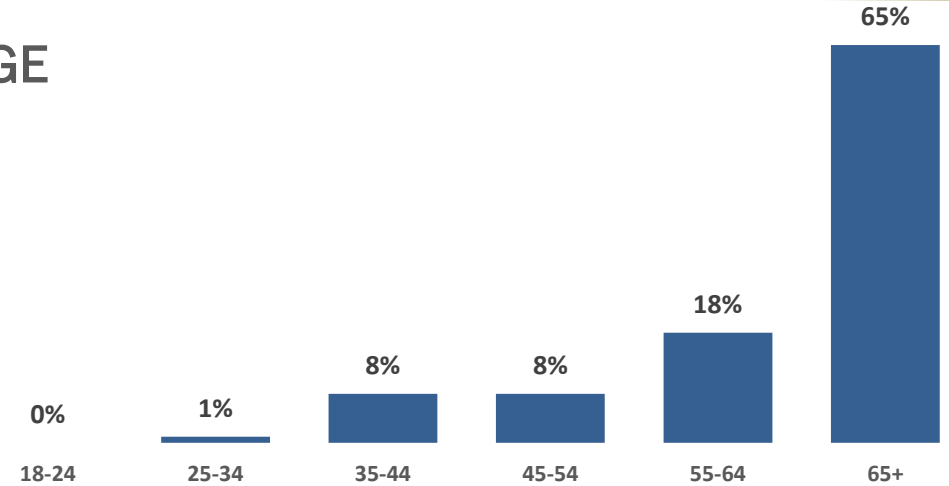

Bloomberg Market Analysis
Weekday Lifestyle
Programming
Business News and Content

Weekly P18+ Listeners

28,700

Weekly P18+ In-Car Listeners

18,600

P18+ Social Media Users

28,798

P18+ Smart Speaker Listeners

5,316

AM 880

K·I·X·I

58%

42%

Women

Men

Median Age

69

AGE

8%

One or more children in HH

68%

Home Owners

52%

Married