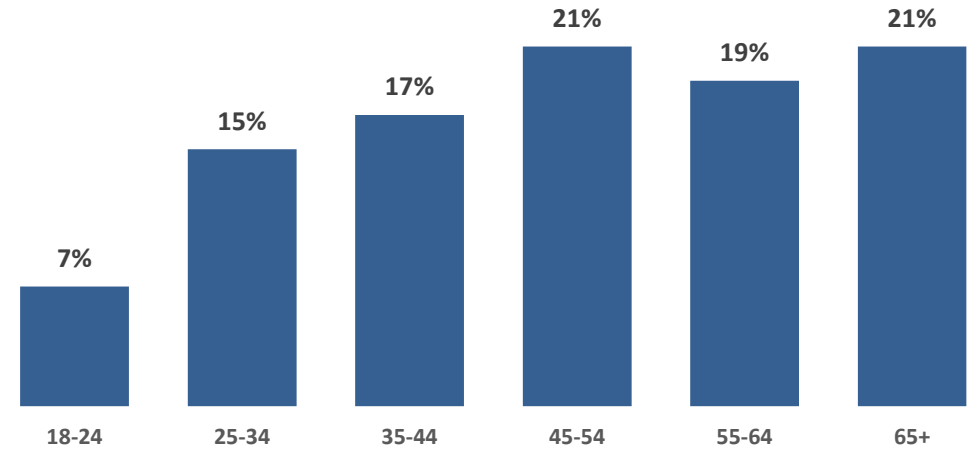

THE  
**SHELLIE  
HART SHOW**

Weekly P18+ Listeners  
**448,800**

Weekly P18+ In-Car Listeners  
**449,100**

P18+ Social Media Users  
**290,978**

P18+ Smart Speaker Listeners  
**142,656**

# warm 106.9

56%

44%

Women

Men

Median Age

47

One or more  
children in HH

## AGE

44%

68%

Home Owners

60%

Married

Employed Full-Time 49%

White Collar 50%